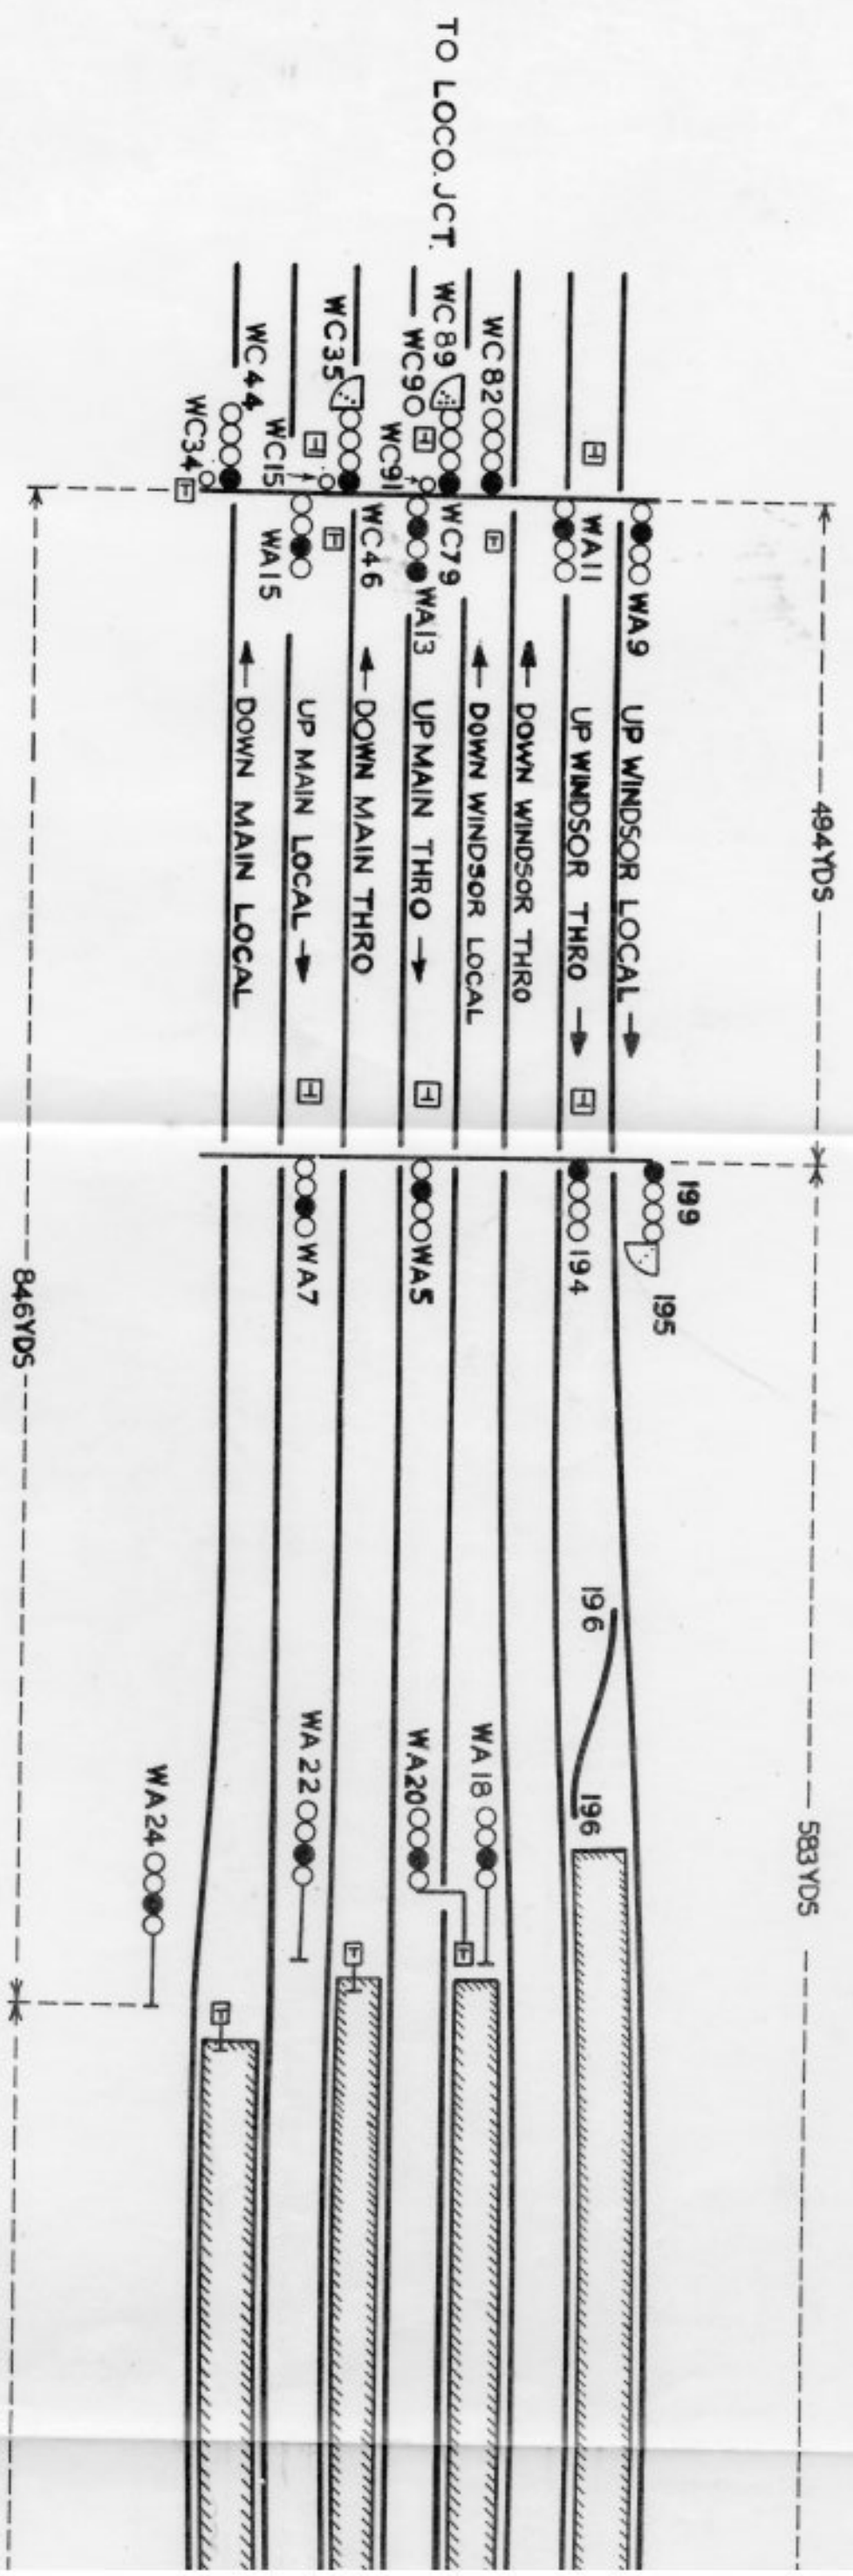

VAUXHALL

AUTOMATIC SIGNALS ARE PREFIXED BY THE LETTERS WA AND
 ARE IDENTIFIED BY A WHITE PLATE WITH A HORIZONTAL BLACK BAND.
 GROUND SIGNALS WHICH ARE FLOODLIGHTED AND DO NOT SHOW A RED OR GR
 LIGHT DURING DARKNESS ARE INDICATED THUS :- ②
 TELEPHONES ARE INDICATED THUS :- ③